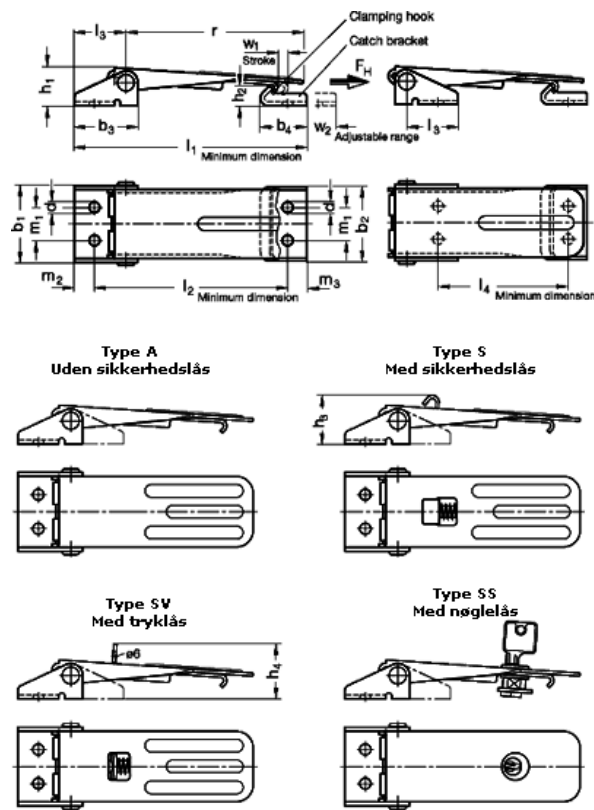

# Data Sheet

Article number: 201101062

Description: E+G Klee Hook clamp  
GN 821-400-A-NI-2

## Measures

$b_1 = 46,5$	$h_4 = 32,5$	$N = 4000$
$b_2 = 45$	$l_1 = 144$	$r = 107,5$
$b_3 = 38$	$l_2 = 120,5$	$w_1 = 6,5$
$b_4 = 27$	$l_3 = 32$	$w_2 \text{ adjustable range} = 18$
$d = 6,3$	$l_4 = 83,5$	
$h_1 = 22$	$m_1 = 20$	
$h_2 = 12$	$m_2 = 12$	
$h_3 = 28,5$	$m_3 = 11,5$	